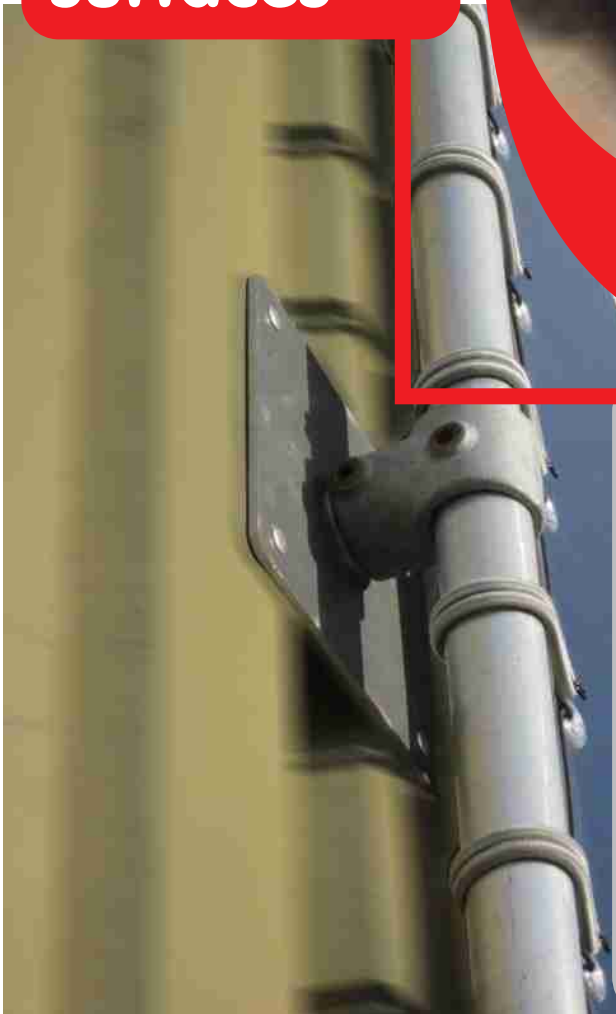

PLAST Grommet®

Flexible and
economic
system to
build
structures

**Special
adapter for
uneven
surfaces**

Possible to make angles

Cover facades, make signs...

Design your own structures

Perfect for outdoors, no matter the size

Build structures according to you customer's needs

For indoor applications we recommend
Ø 33.7 mm

PLAST
Grommet