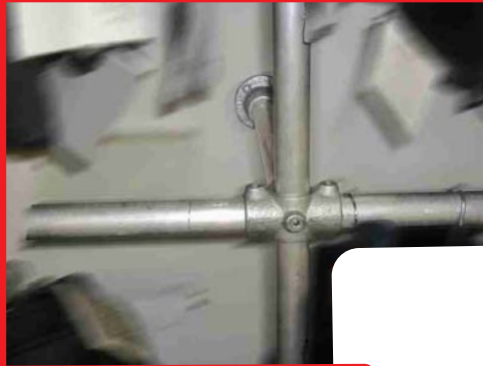

PLAST Grommet®

Flexible and
economic
system to
build
structures

**Special
adapter for
uneven
surfaces**

Possible to make angles

Cover facades, make signs...

Design your own structures

Perfect for outdoors, no matter the size

Build structures according to you customer's needs

For indoor applications we recommend
Ø 33.7 mm

PLAST
Grommet