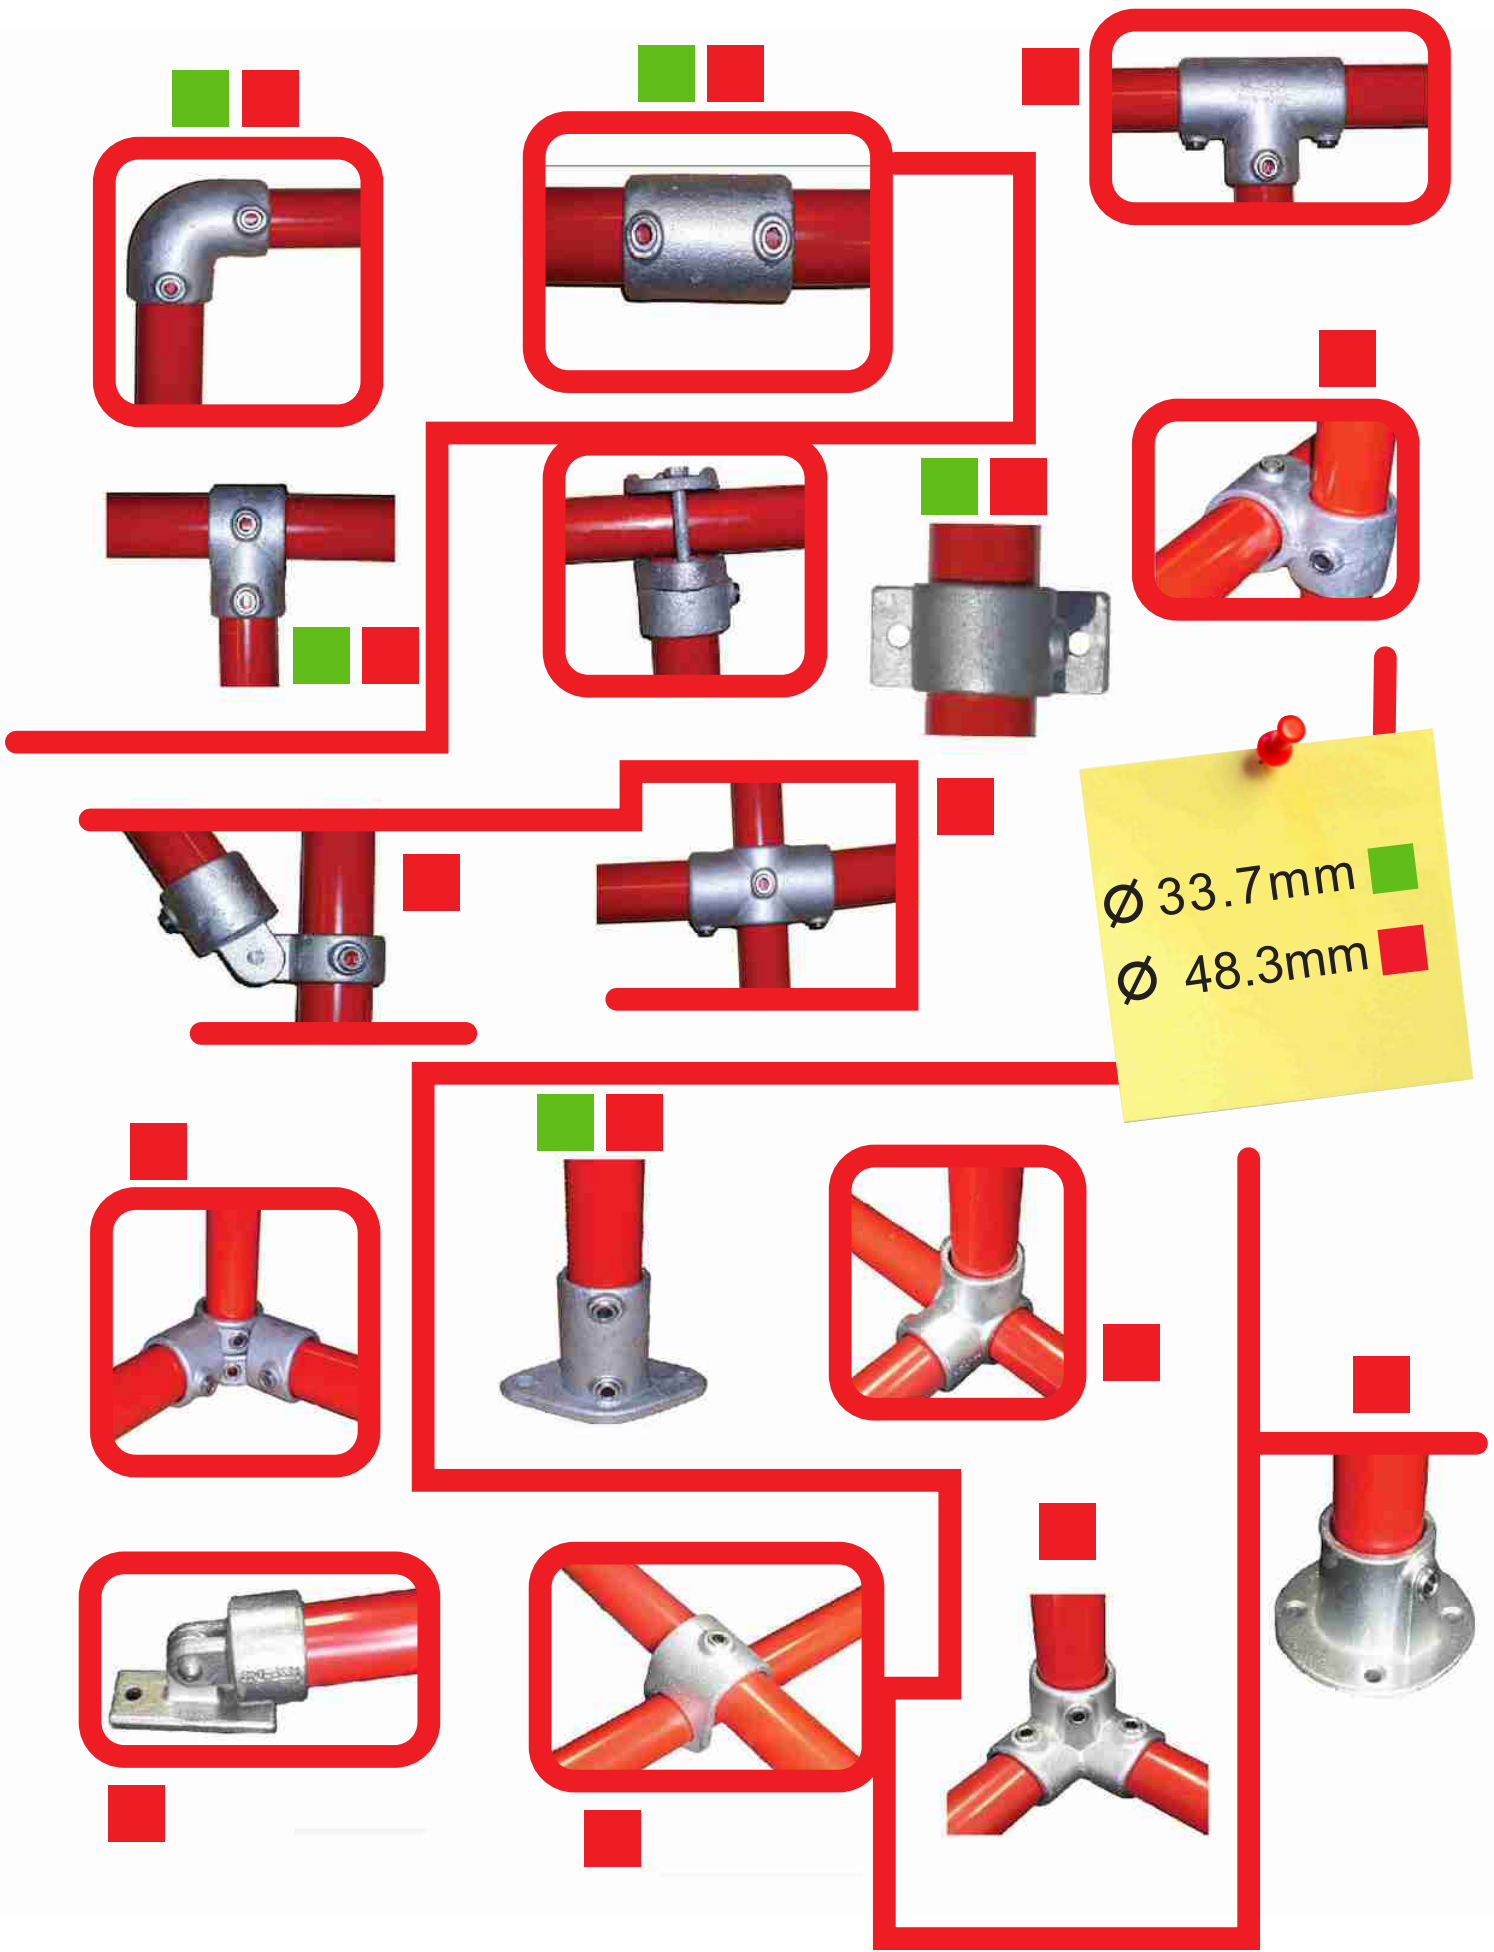

PLAST Grommet®

Flexible and
economic
system to
build
structures

**Special
adapter for
uneven
surfaces**

Possible to make angles

Cover facades, make signs...

Design your own structures

Perfect for outdoors, no matter the size

Build structures according to you customer's needs

For indoor applications we recommend
Ø 33.7 mm

PLAST
Grommet