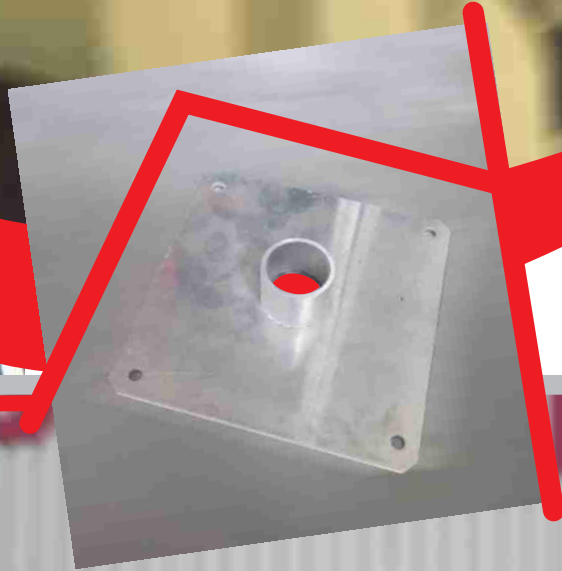

PLAST Grommet®

Flexible and
economic
system to
build
structures

**Special
adapter for
uneven
surfaces**

Possible to make angles

Cover facades, make signs...

Design your own structures

Perfect for outdoors, no matter the size

Build structures according to you customer's needs

For indoor applications we recommend
Ø 33.7 mm

PLAST
Grommet